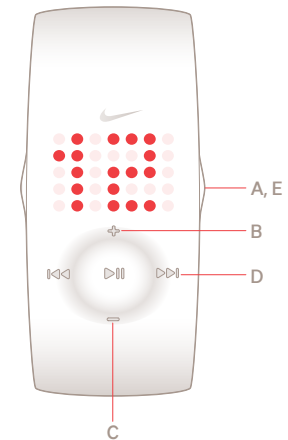

PowerSong Settings

To preset a PowerSong for use during workout, select the following through the iPod nano menu:

Nike + iPod > Settings > PowerSong > Select one...

Nike + iPod WatchRemote

ONLINE MANUAL | English

SET THE TIME

- A Display Time
- A Enter Adjust Mode (*HOLD FOR 3 SECONDS*)
- B Increase Number*/ Adjust Up*
- C Decrease Number*/ Adjust Down*
- D Continue to Next Setting
- E Exit Adjust mode

*Hold down to scroll quickly